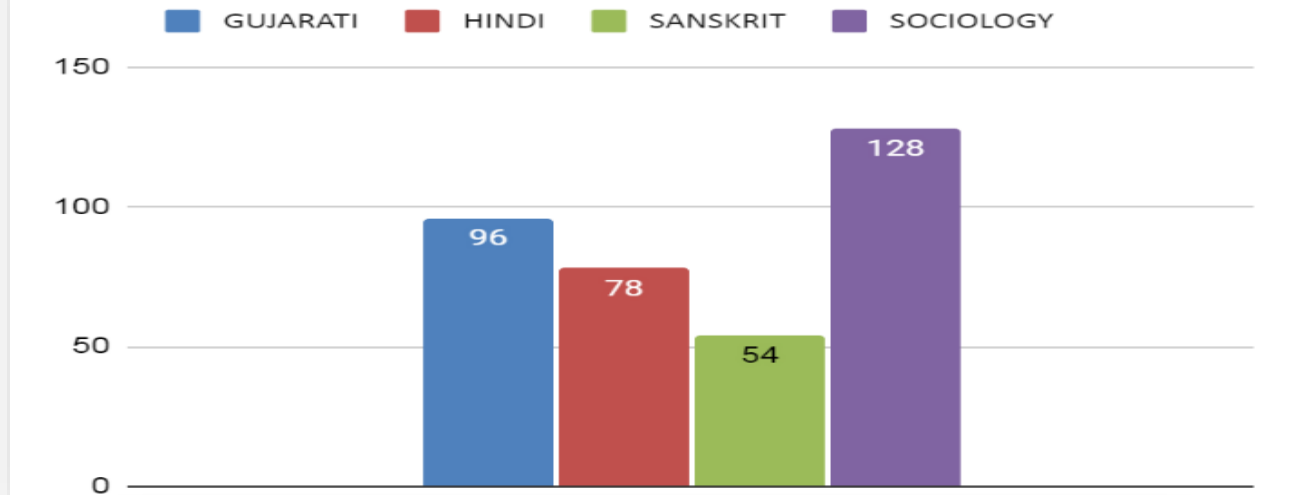

Subject wise Share of Feedback