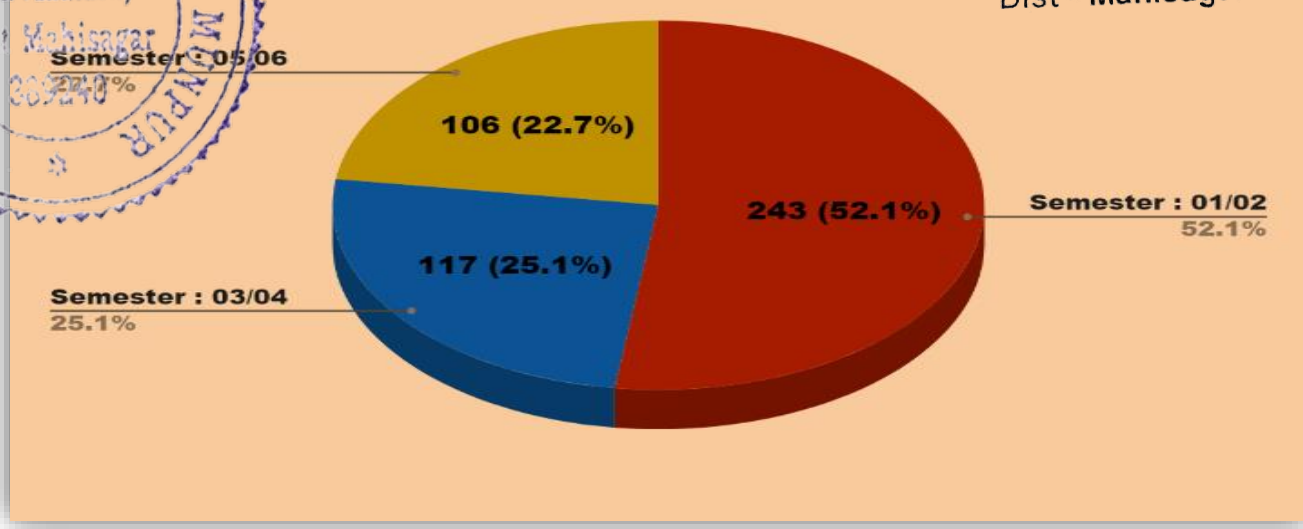

Semester wise Student's Share of Feedback